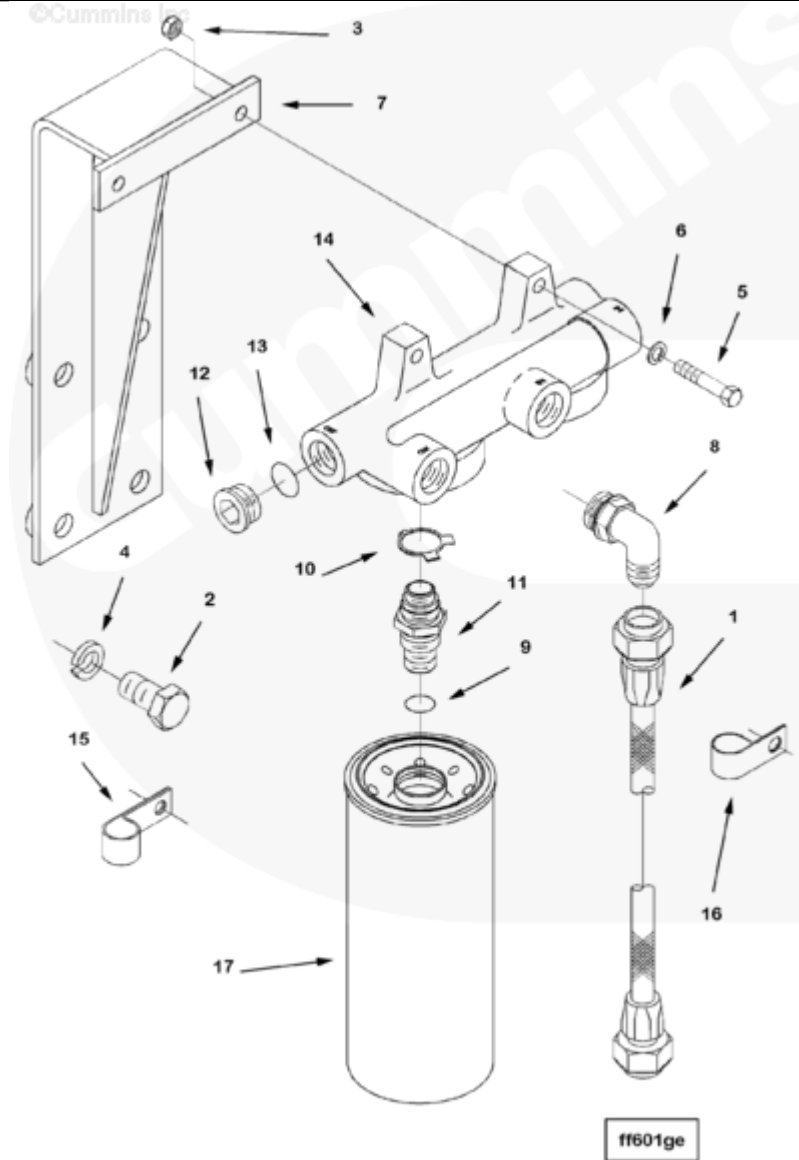

Parts Catalog - Option Detail

Electronic Parts Catalog - Option Detail				
Option	Group	Graphic	Film Card	Date
FF6032-04	06.04	ff601ge	K38	24-MAY-04
Engines	GTA38, K38, KTA38GC CM558, QSK38 CM2150 K106, QSK38 CM2150 MCRS, QSK38 CM850 MCRS			

[SMALL](#) | [MEDIUM](#) | [LARGE](#)

Cart	Ref No	Part Number	Part Description	Required	Remarks
View My Cart					
		FF6032-04	Fuel Filter		Dual element fuel filter with...(More)

					replaceable spin-on
					cartridges mounted on the
					flywheel housing pad, left
					bank (port) side of the
					engine.
					Includes Aeroquip marine
					FC234 fuel filter hose.
					For use with KT(A)-2300-m.
<input type="checkbox"/>	1	AM12072 SS	Flexible Hose	1	
<input type="checkbox"/>	2	S 112 C	Hexagon Head Cap Screw	4	3/4 - 10 x 2 1/4 in.
<input type="checkbox"/>	3	S 217	Heavy Hexagon Nut	2	7/16 - 14 UNC.
<input type="checkbox"/>	4	S 611	Lock Washer	4	3/4 in.
<input type="checkbox"/>	5	102020	Hexagon Head Cap Screw	2	7/16 - 14 X 2 1/4 in.
<input type="checkbox"/>	6	135783	Lock Washer	2	7/16 in.
<input type="checkbox"/>	7	3014281	Filter Bracket	1	
<input type="checkbox"/>	8	3032628	Male Union Elbow	2	
<input type="checkbox"/>		4916694	Fuel Filter Head	1	
<input type="checkbox"/>	9	145536	O-Ring Seal	2	
<input type="checkbox"/>	10	3004272	Lock Plate	2	
<input type="checkbox"/>	11	4916693	Filter Head Adapter	2	
<input type="checkbox"/>		3201583	Threaded Plug	2	1 5/16 - 12 UNF.
	12	3040911	Threaded Plug	1	
<input type="checkbox"/>	13	3201585	O-Ring Seal	1	
<input type="checkbox"/>	14	3630741	Fuel Filter Head	1	
<input type="checkbox"/>	15	3178499	Clip	2	
<input type="checkbox"/>	16	3179050	Clip	2	
<input type="checkbox"/>	17	3313306	Fuel Filter Element	2	Buy from Cummins Filtration